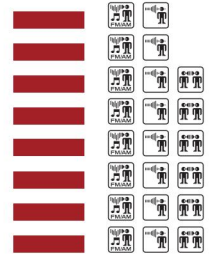

Kleur

M2RX7A

Frequentie (Hz)	125	250	500	1000	2000	4000	8000
Gemiddelde demping (dB)	19.7	25.4	31	34.6	32.2	38.7	42.1
Standaard deviatie (dB)	3.4	2.5	3.4	1.8	3.6	3.8	3.6
Aangenomen demping (dB)	16.3	22.9	27.6	32.8	28.6	34.9	38.5

SNR=32dB H=31dB M=29dB L=24dB

M2RX7P3E

Frequentie (Hz)	125	250	500	1000	2000	4000	8000
Gemiddelde demping (dB)	20.7	24.7	31	35.1	32.6	40.4	42.1
Standaard deviatie (dB)	5.4	3.9	3.4	2.9	3.1	3.1	2.7
Aangenomen demping (dB)	15.3	20.8	27.6	32.2	29.5	37.3	39.4

SNR=31dB H=32dB M=29dB L=23dB